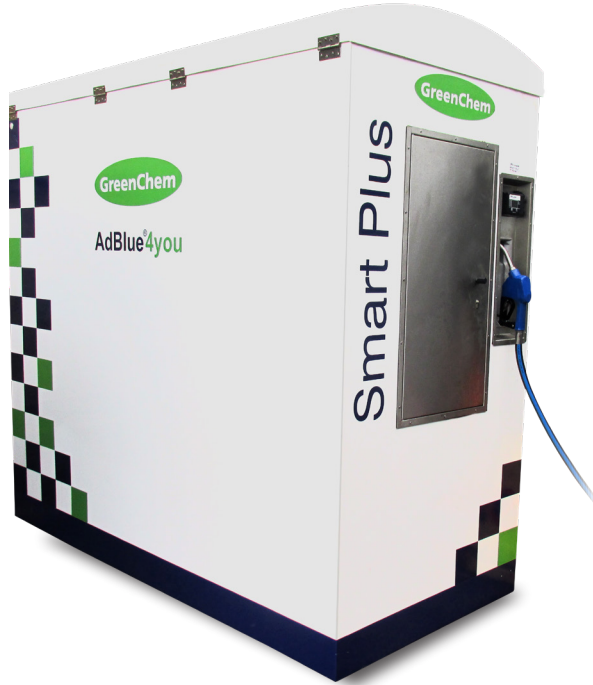

GreenChem

AdBlue® 4you

Technical Features

- ▶ Power system: 1 x 230Vac +/- 10%, 50Hz 10A
- ▶ Dimensions (mm): 2310 x 1120 x 2440 (HxWxL)
- ▶ Pre wired armoured cable 3 meter
- ▶ Shipping Weight: 440kg
- ▶ Flow rate: 45l/min
- ▶ Inner tank: 3 350 litres
- ▶ Hose: 4 meter
- ▶ Nozzle: Automatic
- ▶ Bund wall material: HDPE
- ▶ Submersible pump
- ▶ Digital pulsed outlet flow meter

SMART PLUS

The smartest solution for your AdBlue®

Description

For those with a fleet of trucks or buses, GreenChem has developed the smartest solution to store and dispense AdBlue®.

The only quality AdBlue® bulk storage and dispensing tank designed and built by an AdBlue manufacturer. No need to suffer the hassle of IBC's or checking the level of AdBlue® in your tank.

We can offer an "all inclusive" solution with a fully integrated telemetry system for automatic deliveries.

Benefits

- ▶ **No risk of product contamination**
- ▶ **The best solution for fleet management**
- ▶ **No more IBCs issues!**
- ▶ **Stainless steel piping and connections for quality reassurance**
- ▶ **Fully bunded system with level alarm for optimum leak protection**
- ▶ **Overfill protection**
- ▶ **Telemetry system for a better management of your AdBlue® level**
- ▶ **Strong and robust construction designed with longevity in mind**

Together, let's make the environment cleaner.

www.greenchem-adblue.com

Smart Plus | Product Sheet | English | January 2024

GreenChem

AdBlue®4you

Optional Equipment

- ▶ Extra hose length (non warranted)
- ▶ Manual key switch
- ▶ Heating system
- ▶ Internal hose reel 8m hose
- ▶ Double sided outlet points, fixed hose
- ▶ Fleet management system