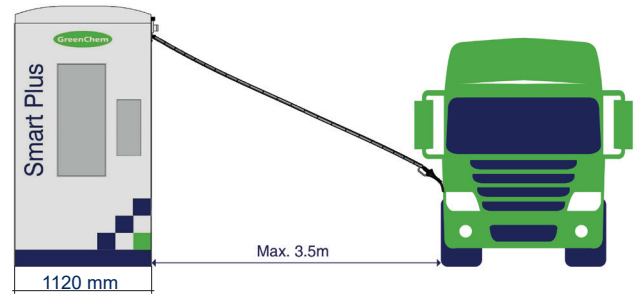

GreenChem

AdBlue®4you

Optional Equipment

- Extra hose length (non warranted)
- Manual key switch
- Heating system
- Internal hose reel 8m hose
- Double sided outlet points, fixed hose
- Fleet management system

Belgium | Brazil | Croatia | Czech Republic | France | Hungary | Ireland | Italy | Netherlands | Poland | Portugal | Romania | Slovakia | Slovenia | Spain | United Kingdom

GreenChem Holding B.V.

Gravinnen van Nassauboulevard 95
4811 BN Breda
P.O. Box 1101, 4801 BC Breda
The Netherlands

Tel. +31 (0)76 581 2727

info@greenchem-adblue.com
www.greenchem-adblue.com

GreenChem
ISO 9001 : 2015
ISO 14001

www.greenchem-adblue.com

Smart Plus | Product Sheet | English | January 2024