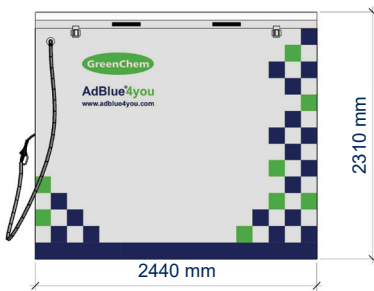

GreenChem

AdBlue®4you

Optional Equipment

- Extra hose length (non warranted)
- Manual key switch
- Heating system
- Internal hose reel 8m hose
- Double sided outlet points, fixed hose
- Fleet management system

Belgium | Brazil | Croatia | Czech Republic | France | Hungary | Ireland | Italy | Netherlands | Poland | Portugal | Romania | Slovakia | Slovenia | Spain | United Kingdom

GreenChem Holding B.V.

Gravinnen van Nassauboulevard 95
4811 BN Breda
P.O. Box 1101, 4801 BC Breda
The Netherlands

Tel. +31 (0)76 581 2727

info@greenchem-adblue.com
www.greenchem-adblue.com

GreenChem
ISO 9001 : 2015
ISO 14001

www.greenchem-adblue.com

Smart Plus | Product Sheet | English | January 2024