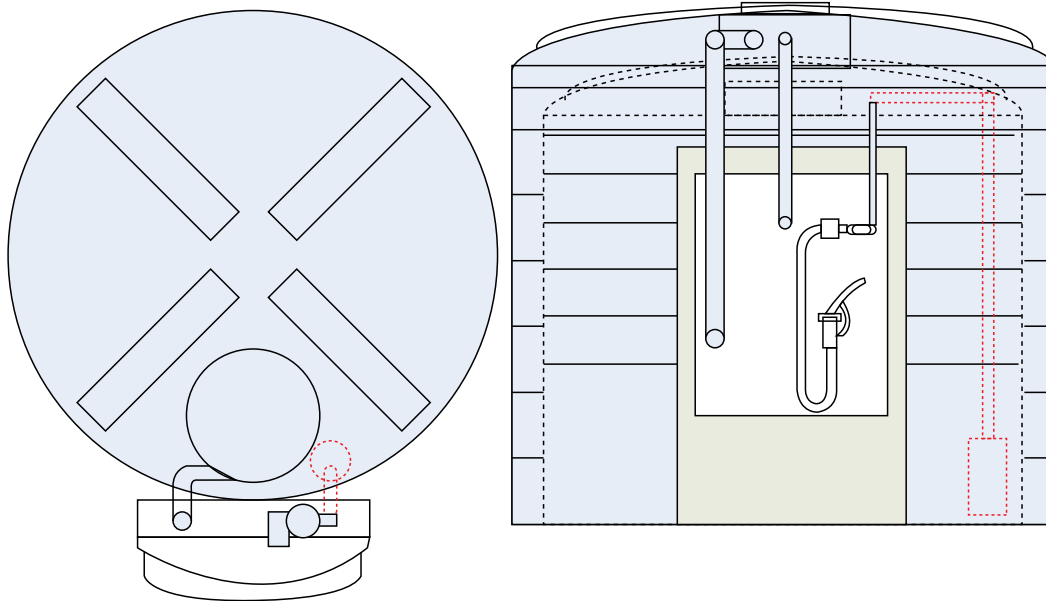

Drawings

Belgium | Brazil | Czech Republic | France | Hungary | Ireland | Italy | Netherlands | Poland | Portugal | Slovakia | Spain | United Kingdom

GreenChem Holding B.V.
Gravinnen van Nassauboulevard 95
4811 BN Breda
P.O. Box 1101, 4801 BC Breda
The Netherlands

Tel. +31(0)76 581 2727
info@greenchem-adblue.com
www.greenchem-adblue.com

GreenChem
ISO 9001 : 2008
ISO 24441