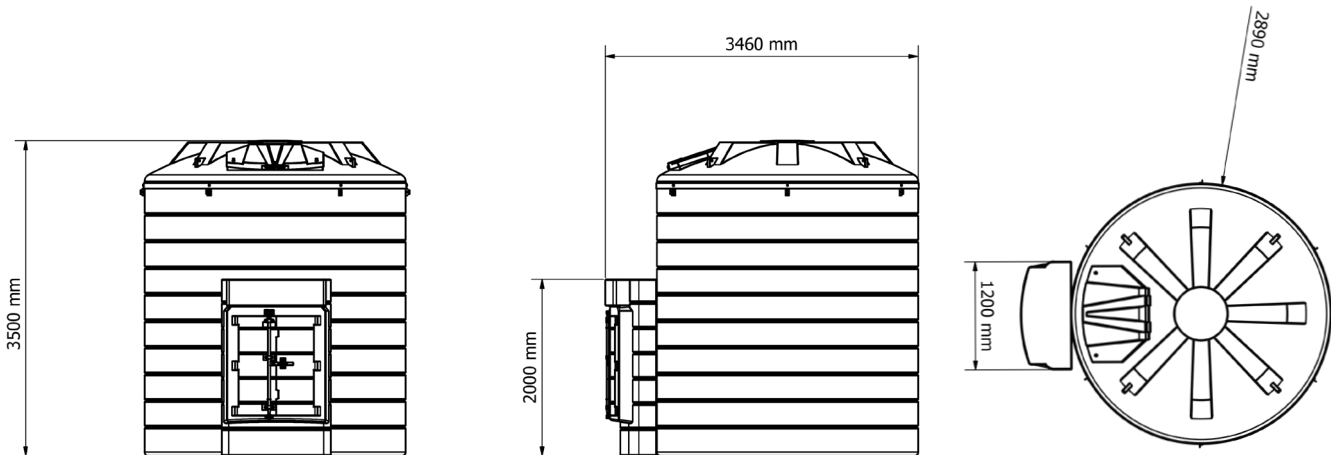

Drawings

Austria | Belgium | Bosnia & Herzegovina | Brazil | Croatia | Czech Republic | France | Hungary | Ireland | Italy | Montenegro | Netherlands | Poland | Portugal | Romania | Serbia | Slovakia | Slovenia | Spain | United Kingdom | Germany | Morocco

GreenChem Solutions LTD

Suite 3 Midshires House, Midshires
Smeaton Close, AYLESBURY
HP19 8HL, The United Kingdom

Tel. +44(0)1296 678 548

uk@greenchem-adblue.com
www.greenchem-adblue.com

GreenChem
ISO 9001 : 2015
ISO 14001 : 2015
ISO 22241-1

www.greenchem-adblue.com

VBFS 15000 | Product Sheet | English | March 2025